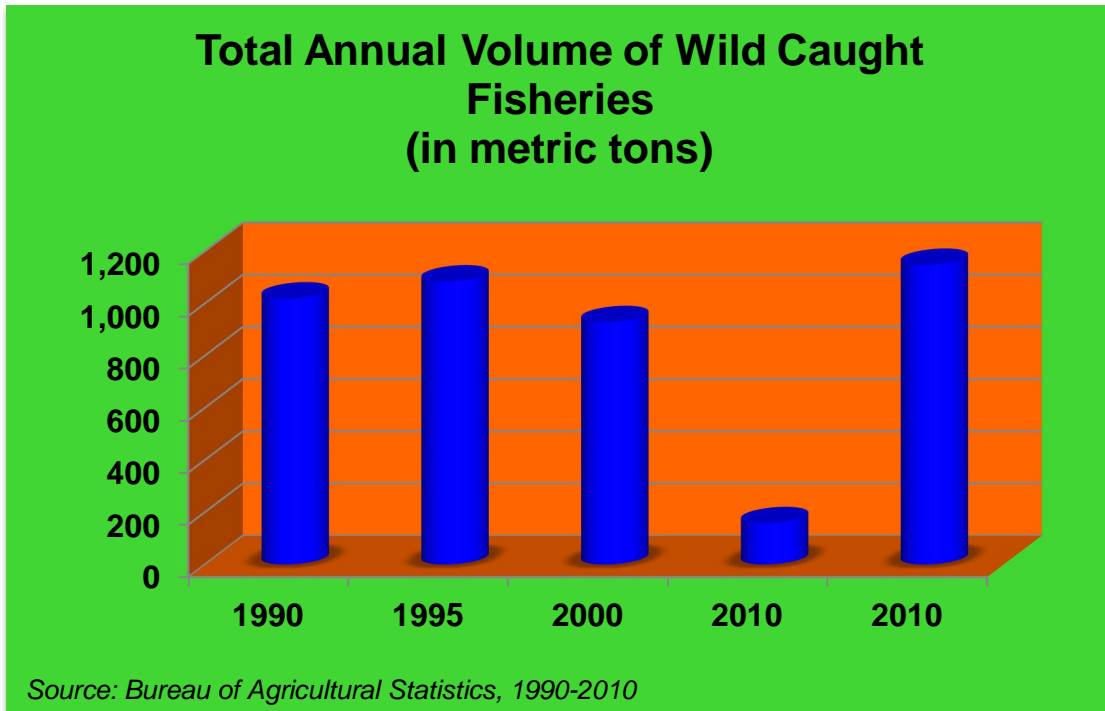

Figure 10. Annual Mean Occupancy Rate (in percent) in Iloilo City

Figure 11. Total Annual Volume of Wild Caught Fisheries (in metric tons) in Iloilo City

Figure 12. Total Annual Production Volume of Palay (in metric tons) in Iloilo City