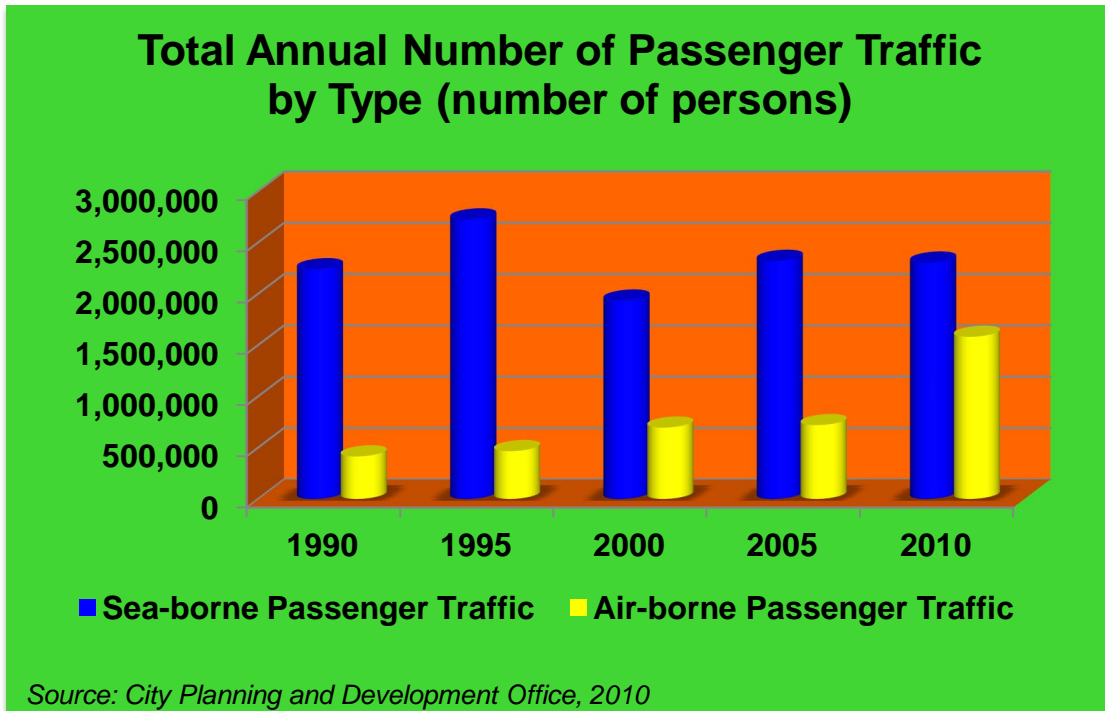

Annex 4. Iloilo City

Figure 1. Total Annual Amount of Precipitation (in millimeters) in Iloilo City

Figure 2. Annual Mean Temperature (in degrees Celsius) in Iloilo City

Figure 3. Total Annual Population (number of persons) in Iloilo City

Figure 4. Annual Population Density (persons per square kilometer) in Iloilo City

Figure 5. Total Annual Length of Bridges (in linear meters) in Iloilo City

Figure 6. Total Annual Number of Registered Motor Vehicles (number of vehicles) in Iloilo City