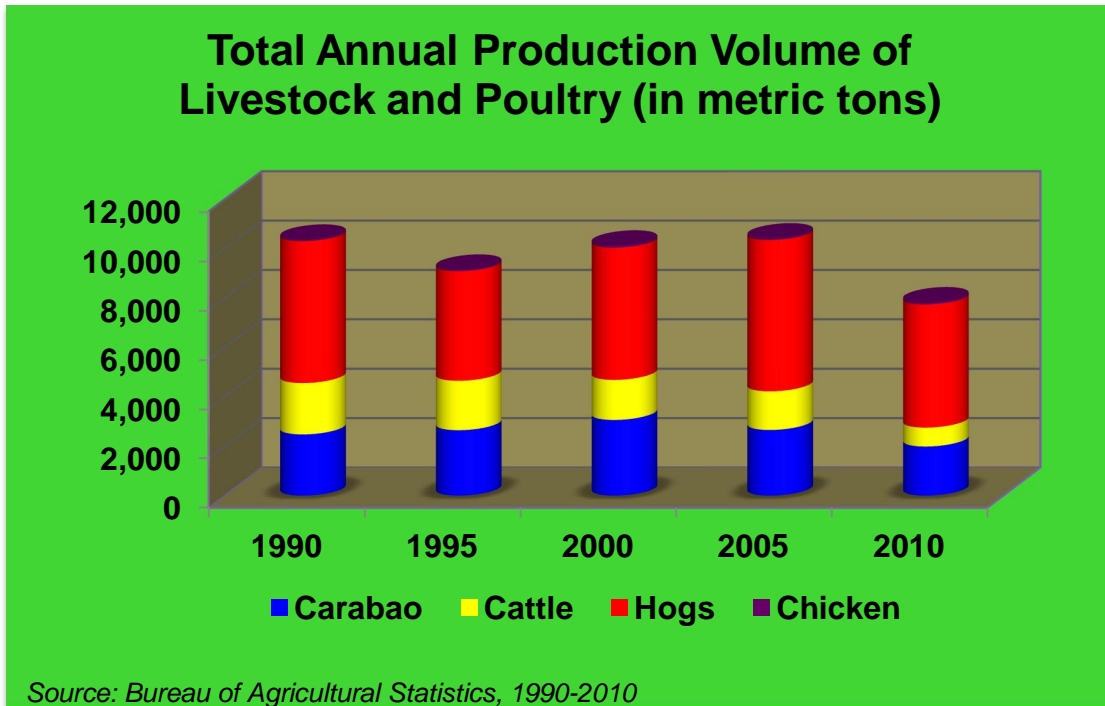

Figure 10. Annual Mean Occupancy Rate (in percent) in Iloilo City

Figure 11. Total Annual Volume of Wild Caught Fisheries (in metric tons) in Iloilo City

Figure 12. Total Annual Production Volume of Palay (in metric tons) in Iloilo City