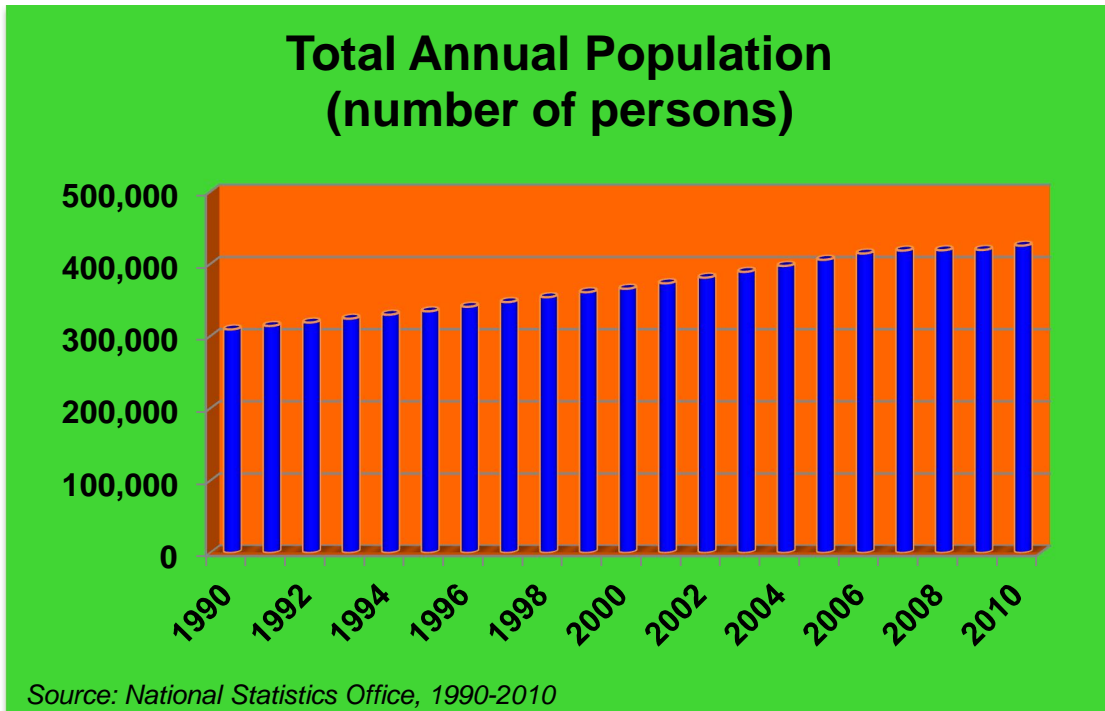

Annex 4. Iloilo City

Figure 1. Total Annual Amount of Precipitation (in millimeters) in Iloilo City

Figure 2. Annual Mean Temperature (in degrees Celsius) in Iloilo City

Figure 3. Total Annual Population (number of persons) in Iloilo City

Figure 4. Annual Population Density (persons per square kilometer) in Iloilo City

Figure 5. Total Annual Length of Bridges (in linear meters) in Iloilo City

Figure 6. Total Annual Number of Registered Motor Vehicles (number of vehicles) in Iloilo City