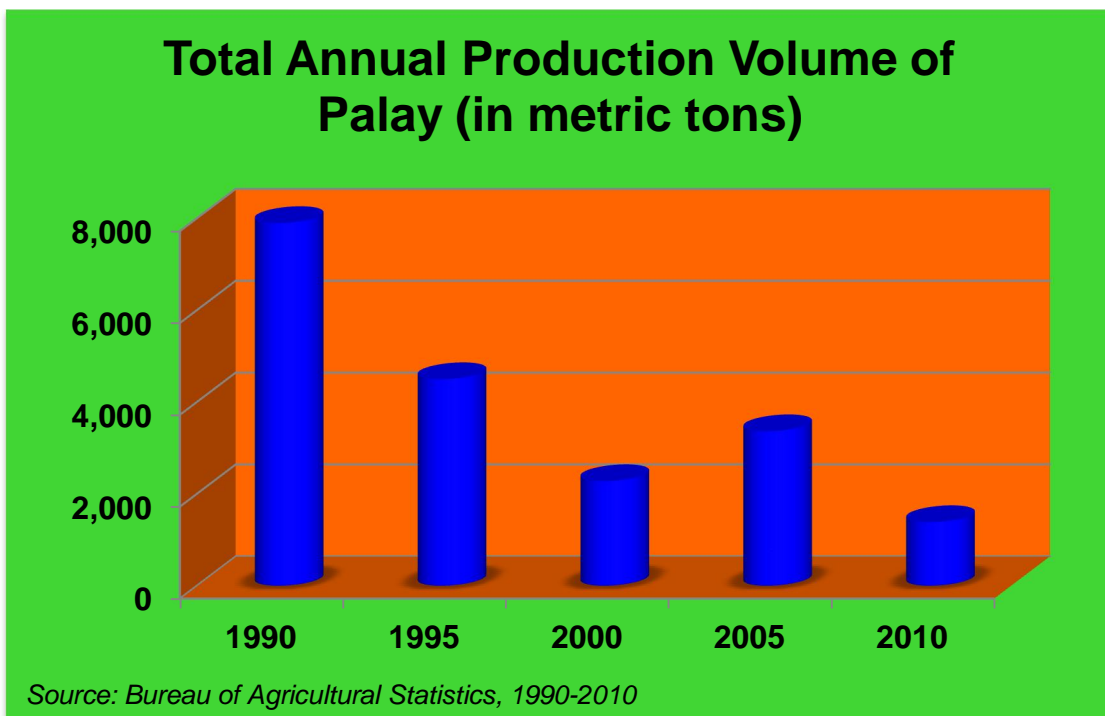

Figure 10. Annual Mean Occupancy Rate (in percent) in Iloilo City

Figure 11. Total Annual Volume of Wild Caught Fisheries (in metric tons) in Iloilo City

Figure 12. Total Annual Production Volume of Palay (in metric tons) in Iloilo City