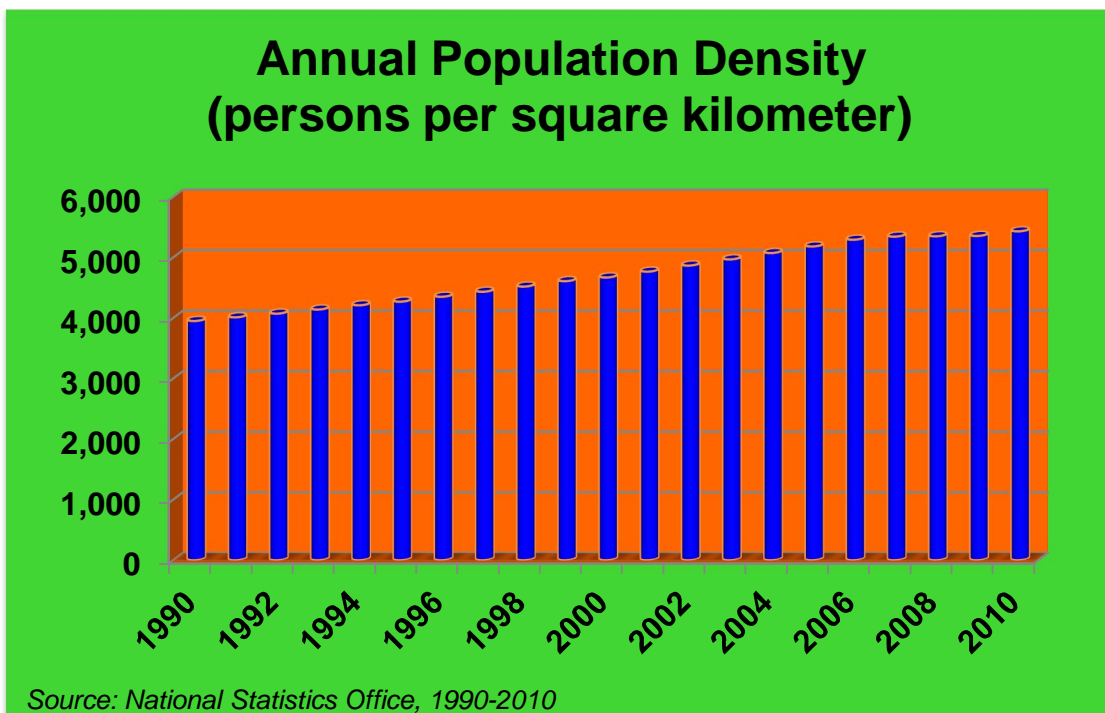

Annex 4. Iloilo City

Figure 1. Total Annual Amount of Precipitation (in millimeters) in Iloilo City

Figure 2. Annual Mean Temperature (in degrees Celsius) in Iloilo City

Figure 3. Total Annual Population (number of persons) in Iloilo City

Figure 4. Annual Population Density (persons per square kilometer) in Iloilo City

Figure 5. Total Annual Length of Bridges (in linear meters) in Iloilo City

Figure 6. Total Annual Number of Registered Motor Vehicles (number of vehicles) in Iloilo City