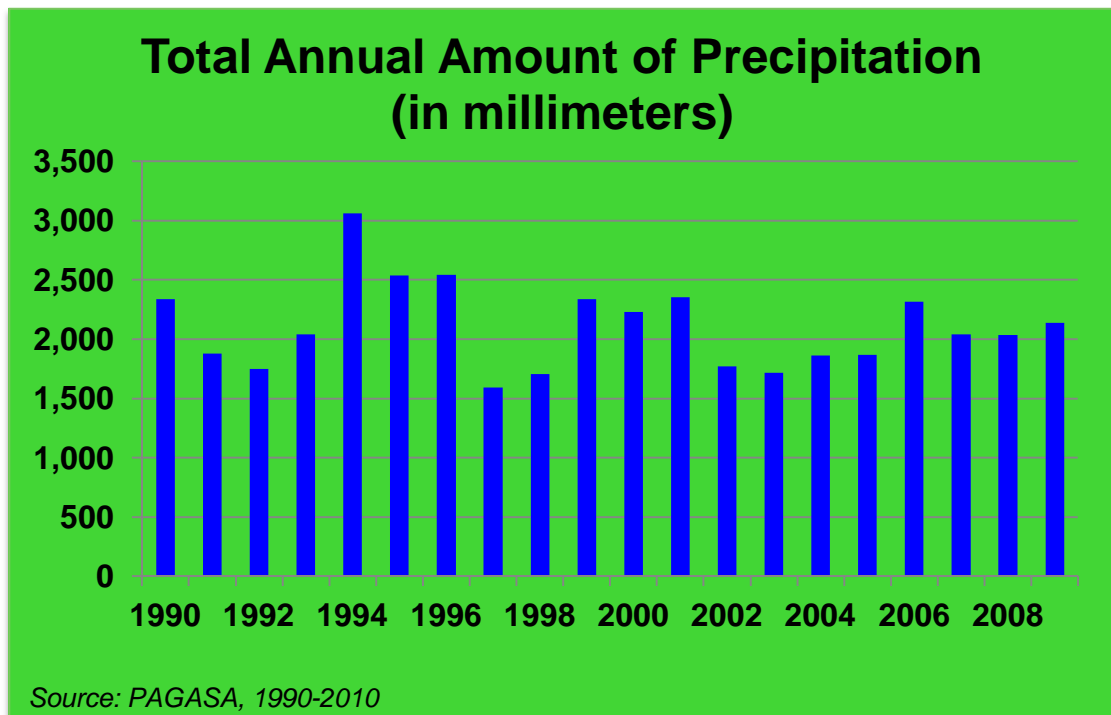

Annex 4. Iloilo City

Figure 1. Total Annual Amount of Precipitation (in millimeters) in Iloilo City

Figure 2. Annual Mean Temperature (in degrees Celsius) in Iloilo City

Figure 3. Total Annual Population (number of persons) in Iloilo City

Figure 4. Annual Population Density (persons per square kilometer) in Iloilo City

Figure 5. Total Annual Length of Bridges (in linear meters) in Iloilo City

Figure 6. Total Annual Number of Registered Motor Vehicles (number of vehicles) in Iloilo City